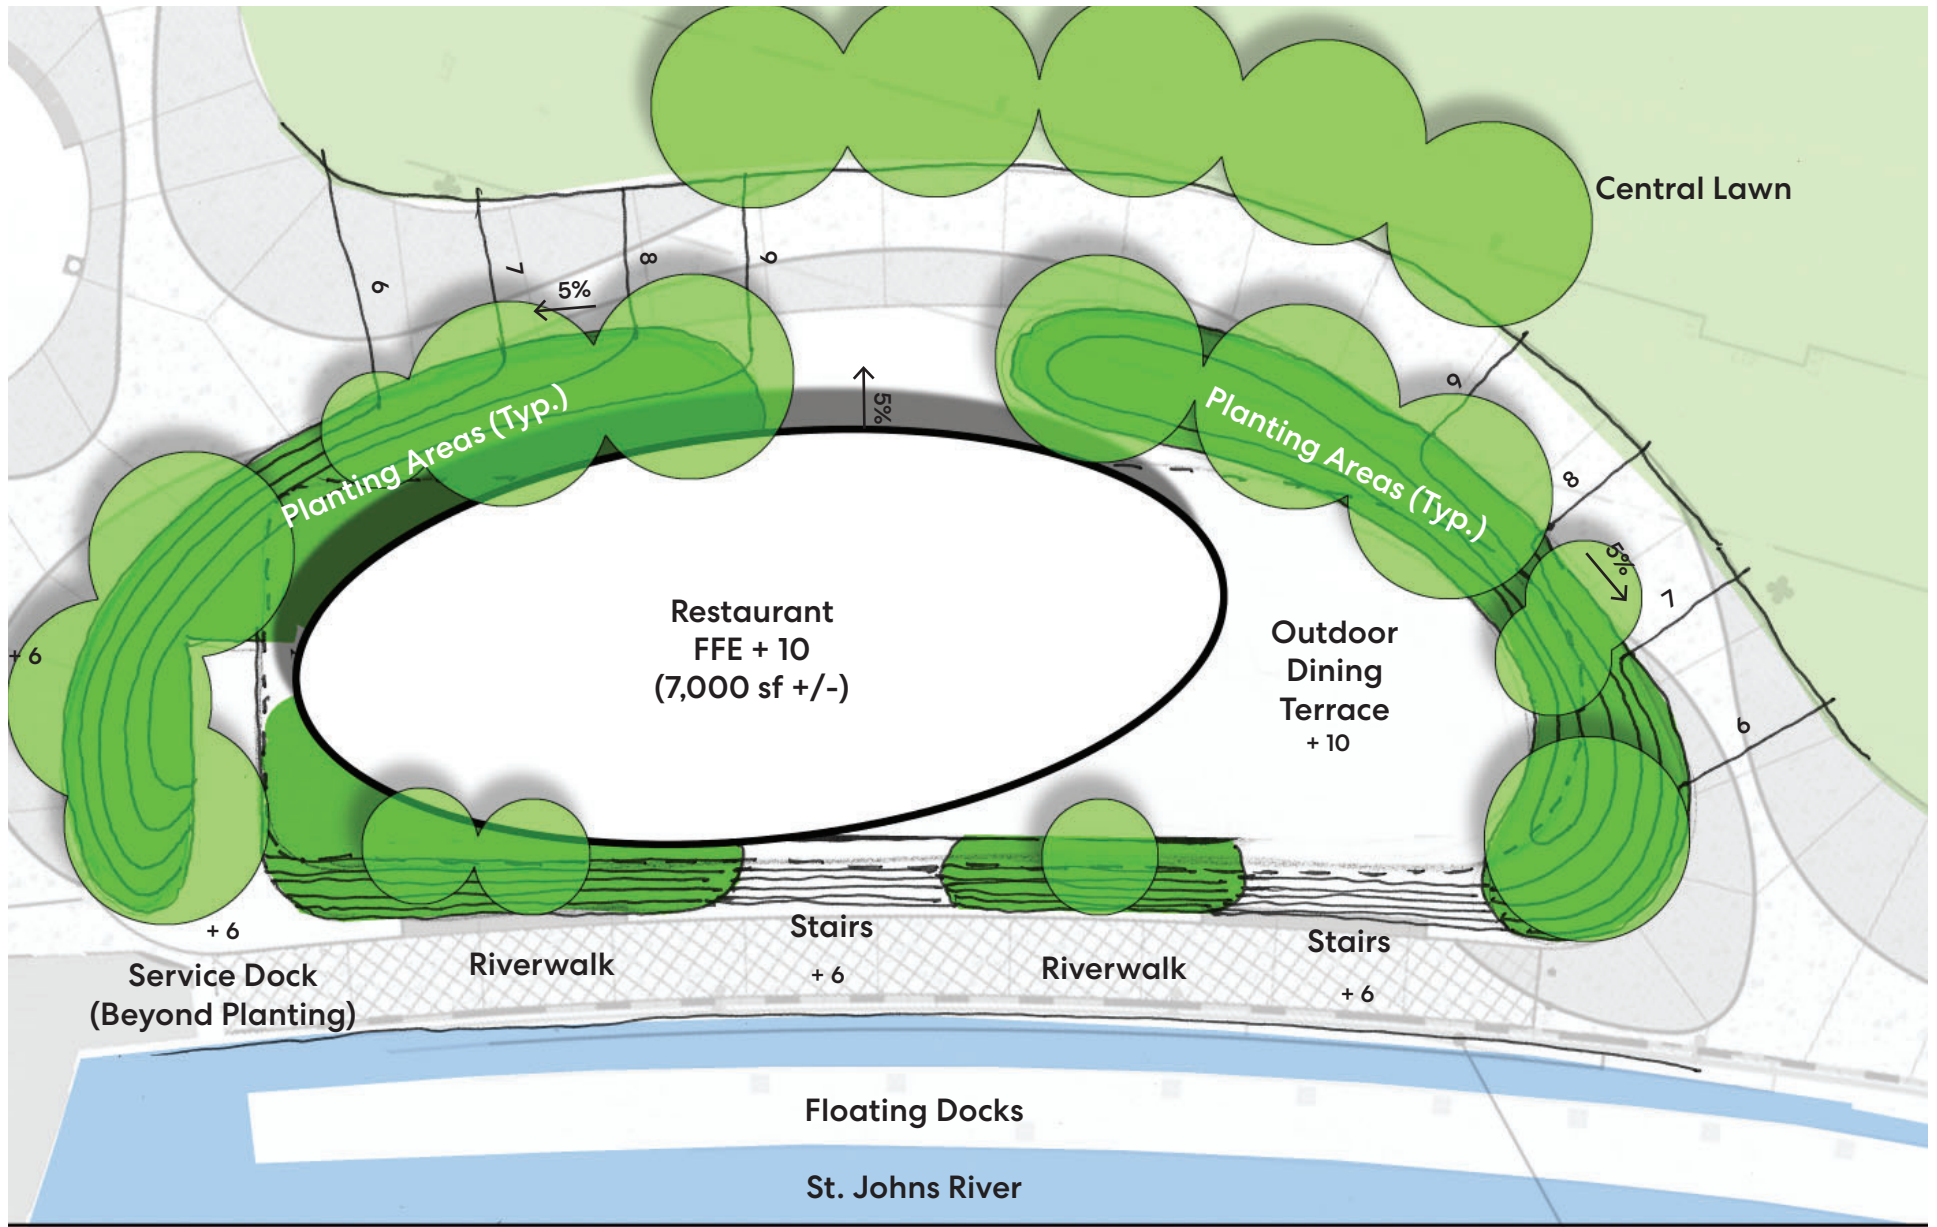

Key Choreographed View Corridors

Brooklyn Bridge Park, Brooklyn, NY

Original Competition Rendering of Integrating Program and Landscape

NOTE: Rendering included by presenter as an example of a design that does not effectively integrate into the vision of the park. The presenter offered the rendering to show the importance of why design guidelines and development criteria should be in place to ensure the final restaurant structure is conducive with the vision for the Riverfront.

Riverfront Plaza Design Language: Integrating Landscape and Architecture

Huizenga Park, Ft. Lauderdale, FL

Possible One Story Restaurant Plan Diagram

Possible Two Story Restaurant Plan Diagram

Possible One Story Restaurant Plan Diagram

Possible One Story Restaurant Plan Diagram

Possible One Story Restaurant Roof Deck Plan Diagram with Stair/ Elevator Tower

Possible One Story Restaurant Roof Deck Plan Diagram with Integrated Accessible Ramp

Possible One Story Restaurant Section Diagram

Possible Two Story Restaurant Section Diagram

Possible One Story Restaurant Elevation Diagram

Possible Two Story Restaurant Elevation Diagram

Restaurant Programing Concept and Concept Design Phase **\$40,000 - \$ 50,000***