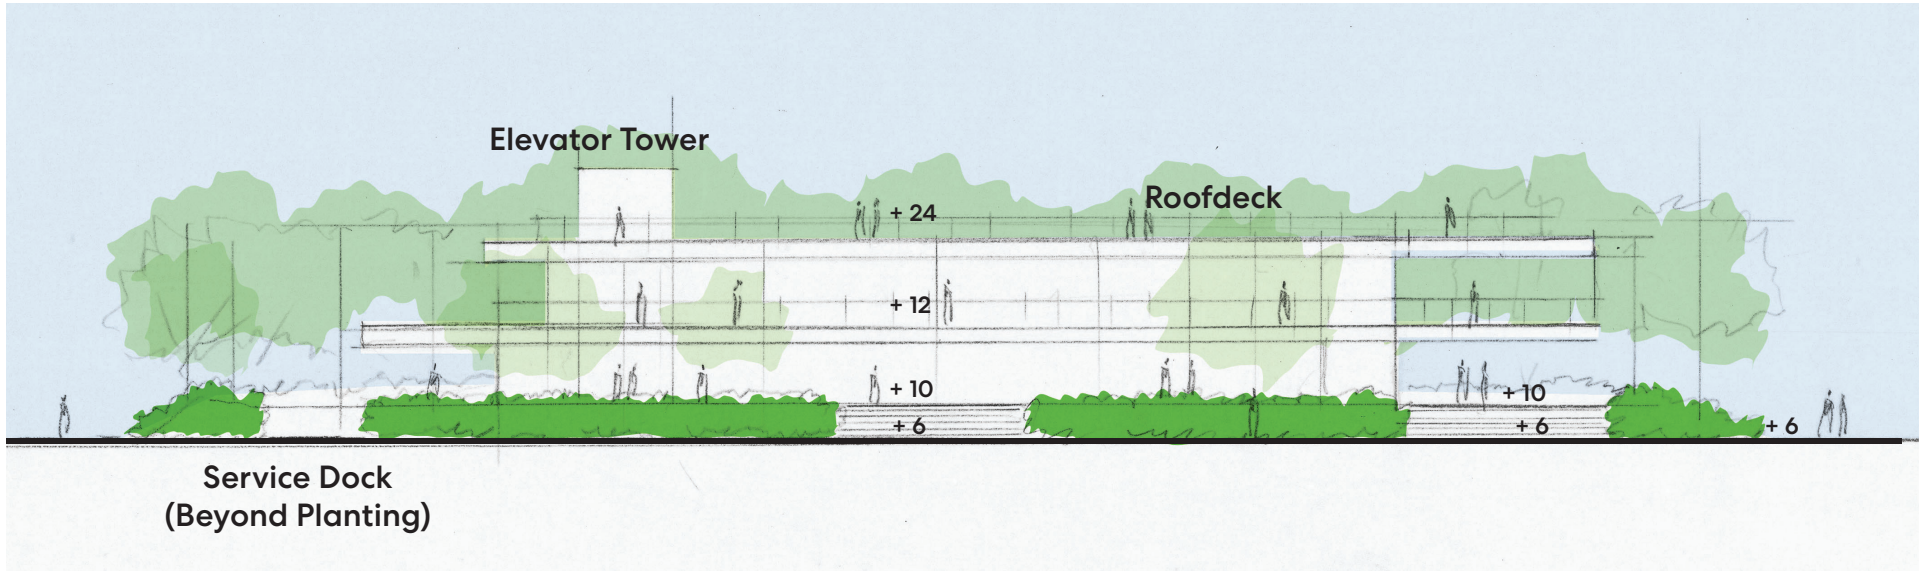

Key Choreographed View Corridors

Brooklyn Bridge Park, Brooklyn, NY

Original Competition Rendering of Integrating Program and Landscape

NOTE: Rendering included by presenter as an example of a design that does not effectively integrate into the vision of the park. The presenter offered the rendering to show the importance of why design guidelines and development criteria should be in place to ensure the final restaurant structure is conducive with the vision for the Riverfront.

Riverfront Plaza Design Language: Integrating Landscape and Architecture

Huizenga Park, Ft. Lauderdale, FL

Possible One Story Restaurant Plan Diagram

Possible Two Story Restaurant Plan Diagram

Possible One Story Restaurant Plan Diagram

Possible One Story Restaurant Plan Diagram

Possible One Story Restaurant Roof Deck Plan Diagram with Stair/ Elevator Tower

Possible One Story Restaurant Roof Deck Plan Diagram with Integrated Accessible Ramp

Possible One Story Restaurant Section Diagram

Possible Two Story Restaurant Section Diagram

Possible One Story Restaurant Elevation Diagram

Possible Two Story Restaurant Elevation Diagram

Restaurant Programing Concept and Concept Design Phase **\$40,000 - \$ 50,000***