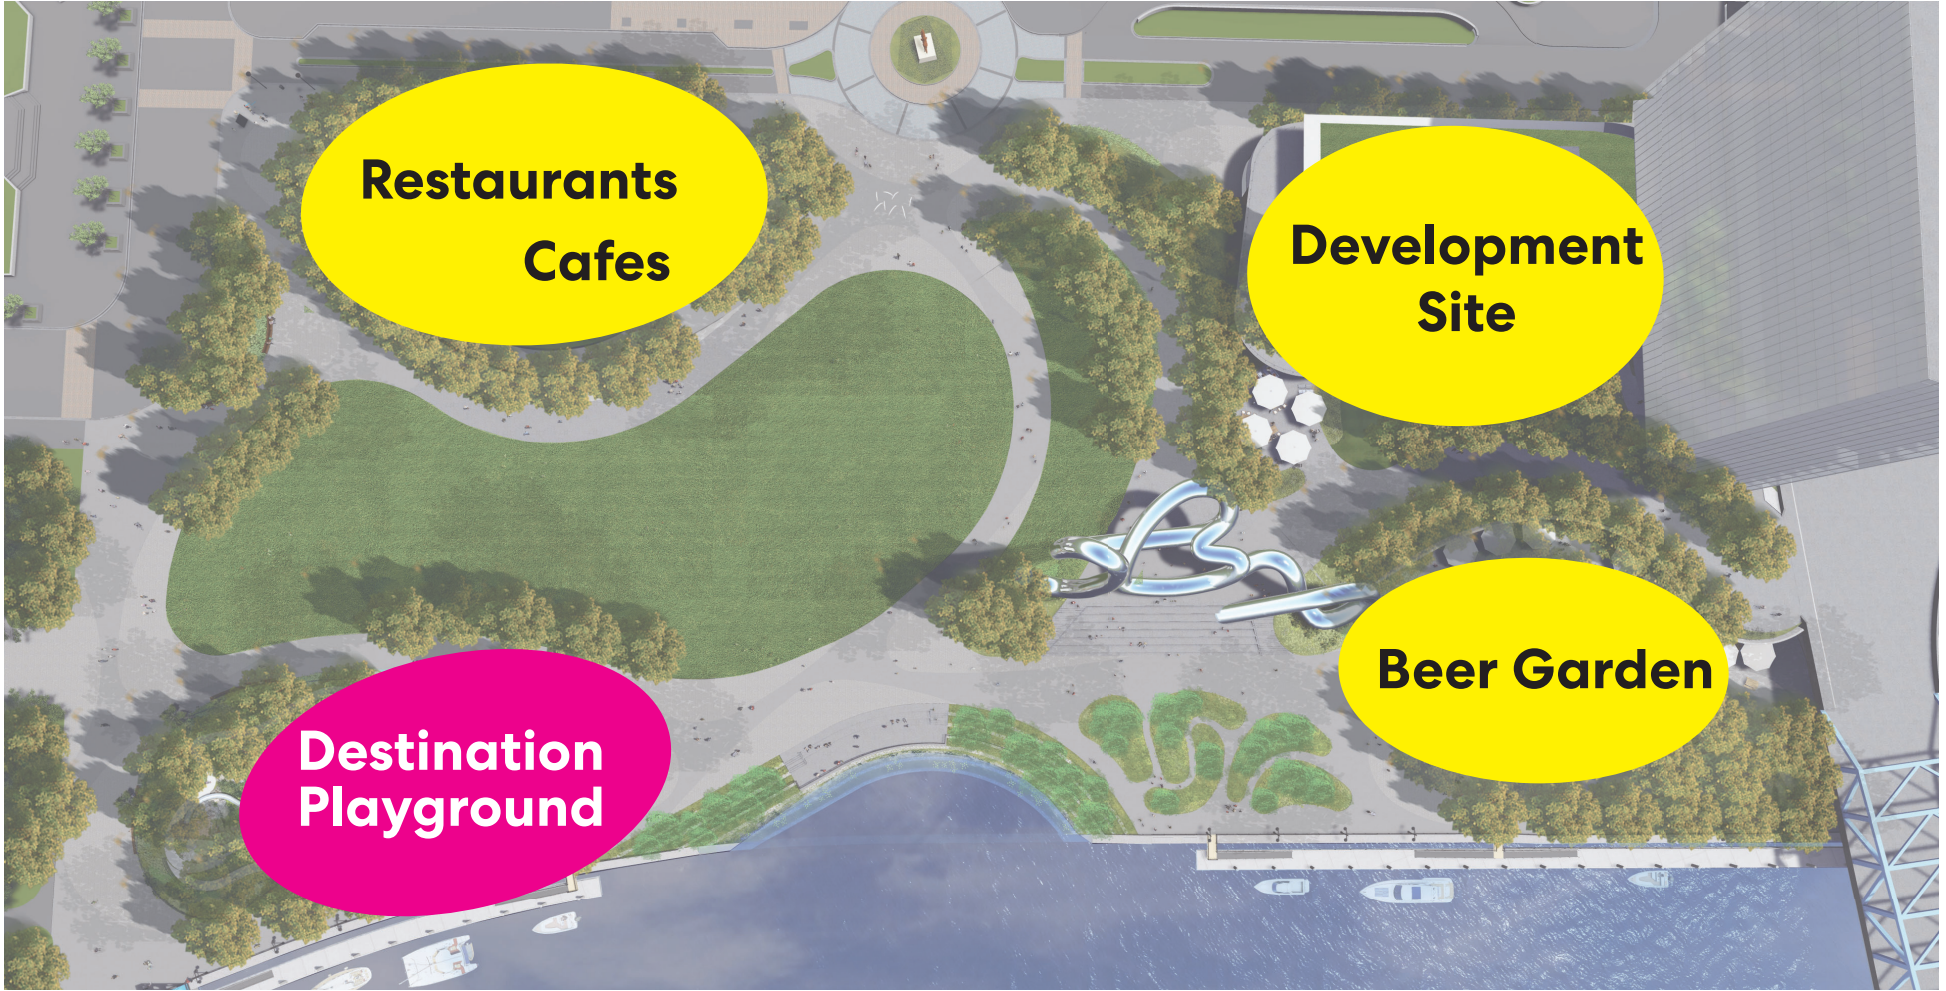

**Riverfront Plaza
Restaurant Development Parcel Strategy
March, 4 2023**

Original Competition Scheme

Original “4 Corner” Program Concept

Current "4 Corner" Program Concept

Current Site Plan

Current Site Plan

Design Constraints and Challenges

Site Plan Diagram with Restaurant and Planting

Park Spatial Concept: Green Walls to Create a Civic Outdoor Room

Park Spatial Concept: Green Walls to Create a Civic Outdoor Room

Key Choreographed View Corridors

Brooklyn Bridge Park, Brooklyn, NY

Original Competition Rendering of Integrating Program and Landscape

NOTE: Rendering included by presenter as an example of a design that does not effectively integrate into the vision of the park. The presenter offered the rendering to show the importance of why design guidelines and development criteria should be in place to ensure the final restaurant structure is conducive with the vision for the Riverfront.

Riverfront Plaza Design Language: Integrating Landscape and Architecture

Huizenga Park, Ft. Lauderdale, FL

Possible One Story Restaurant Plan Diagram

Possible Two Story Restaurant Plan Diagram

Possible One Story Restaurant Plan Diagram