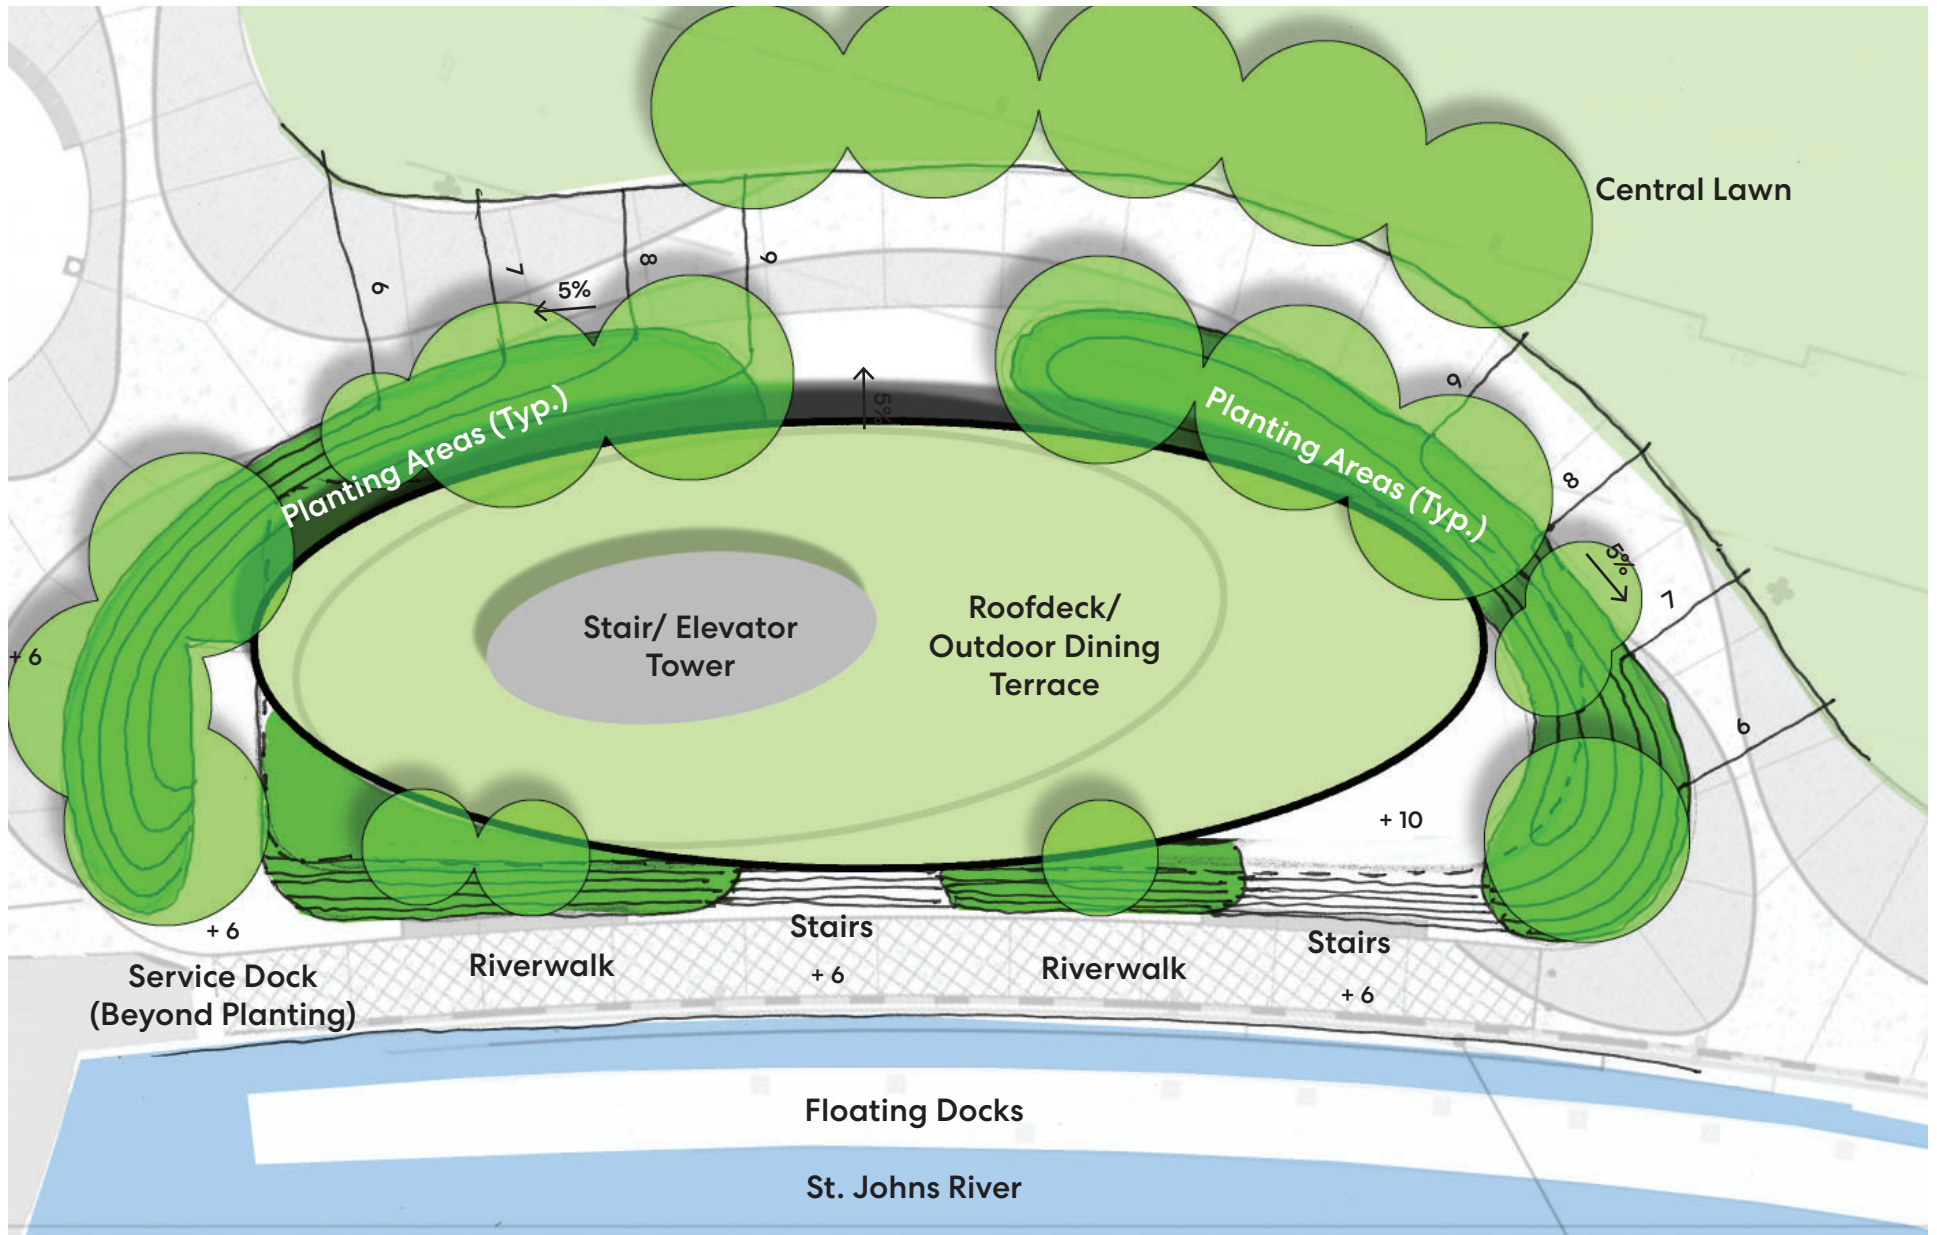

Key Choreographed View Corridors

Brooklyn Bridge Park, Brooklyn, NY

Original Competition Rendering of Integrating Program and Landscape

NOTE: Rendering included by presenter as an example of a design that does not effectively integrate into the vision of the park. The presenter offered the rendering to show the importance of why design guidelines and development criteria should be in place to ensure the final restaurant structure is conducive with the vision for the Riverfront.

Riverfront Plaza Design Language: Integrating Landscape and Architecture

Huizenga Park, Ft. Lauderdale, FL

Possible One Story Restaurant Plan Diagram

Possible Two Story Restaurant Plan Diagram

Possible One Story Restaurant Plan Diagram

Possible One Story Restaurant Plan Diagram

Possible One Story Restaurant Roof Deck Plan Diagram with Stair/ Elevator Tower

Possible One Story Restaurant Roof Deck Plan Diagram with Integrated Accessible Ramp

Possible One Story Restaurant Section Diagram

Possible Two Story Restaurant Section Diagram

Possible One Story Restaurant Elevation Diagram

Possible Two Story Restaurant Elevation Diagram

Restaurant Programing Concept and Concept Design Phase **\$40,000 - \$ 50,000***