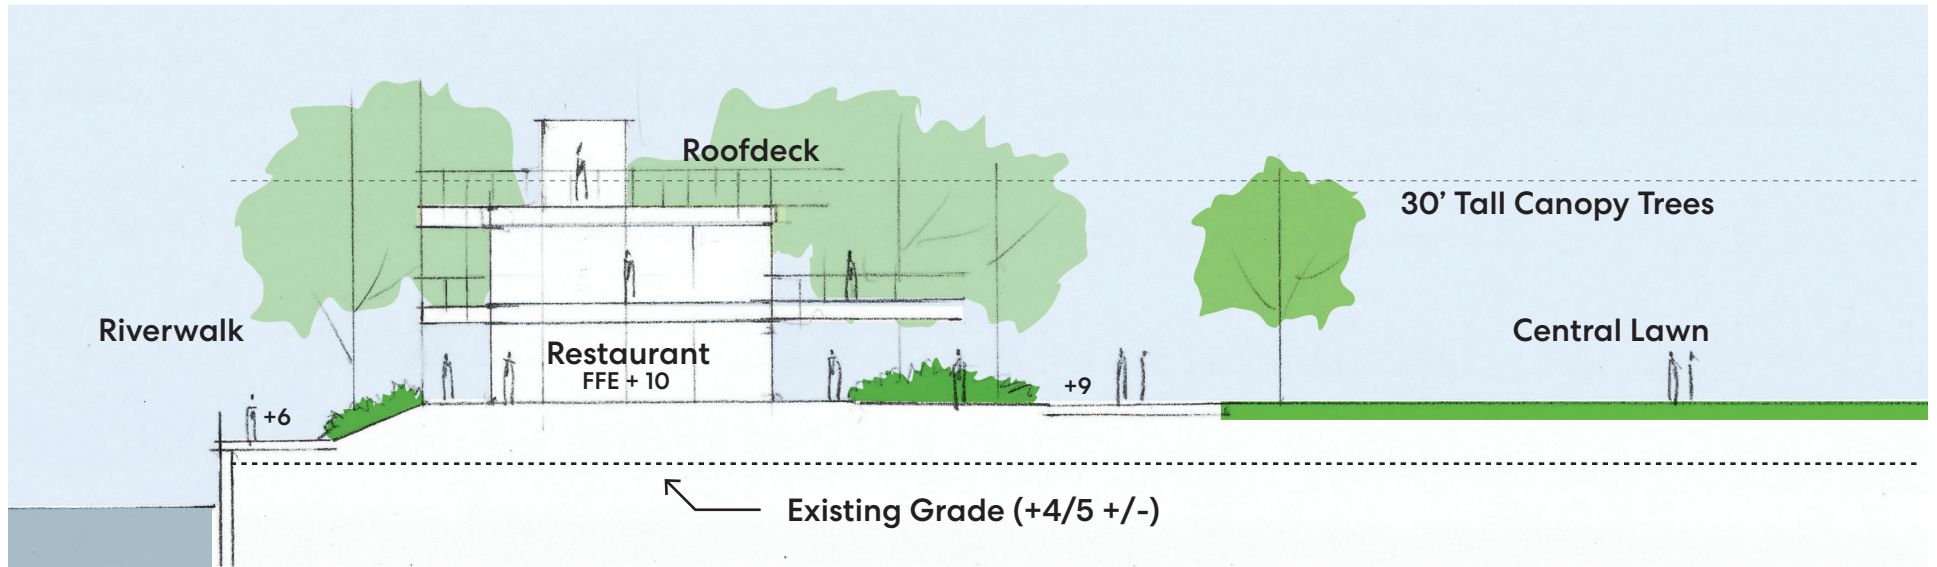

Riverfront Plaza Design Language: Integrating Landscape and Architecture

Huizenga Park, Ft. Lauderdale, FL

Possible One Story Restaurant Plan Diagram

Possible Two Story Restaurant Plan Diagram

Possible One Story Restaurant Plan Diagram

Possible One Story Restaurant Plan Diagram

Possible One Story Restaurant Roof Deck Plan Diagram with Stair/ Elevator Tower

Possible One Story Restaurant Roof Deck Plan Diagram with Integrated Accessible Ramp

Possible One Story Restaurant Section Diagram

Possible Two Story Restaurant Section Diagram

Possible One Story Restaurant Elevation Diagram

Possible Two Story Restaurant Elevation Diagram

Restaurant Programing Concept and Concept Design Phase **\$40,000 - \$ 50,000***