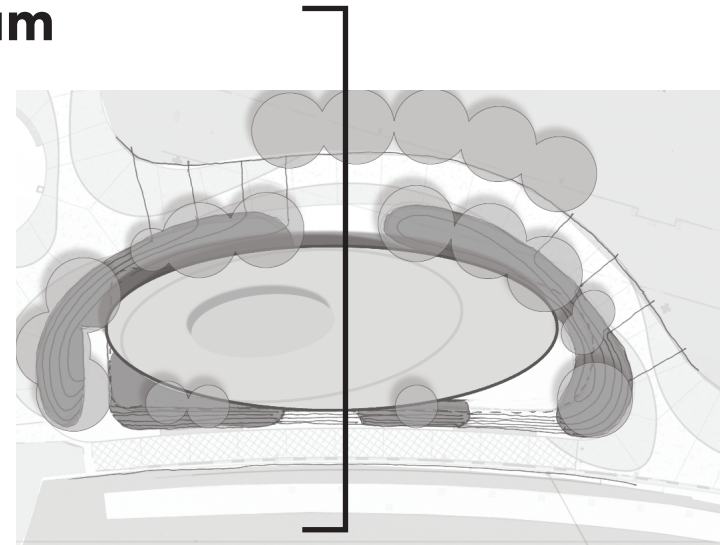

Possible One Story Restaurant Plan Diagram

Possible One Story Restaurant Roof Deck Plan Diagram with Stair/ Elevator Tower

Possible One Story Restaurant Roof Deck Plan Diagram with Integrated Accessible Ramp

Possible One Story Restaurant Section Diagram

Possible Two Story Restaurant Section Diagram

Possible One Story Restaurant Elevation Diagram

Possible Two Story Restaurant Elevation Diagram

Restaurant Programing Concept and Concept Design Phase **\$40,000 - \$ 50,000***