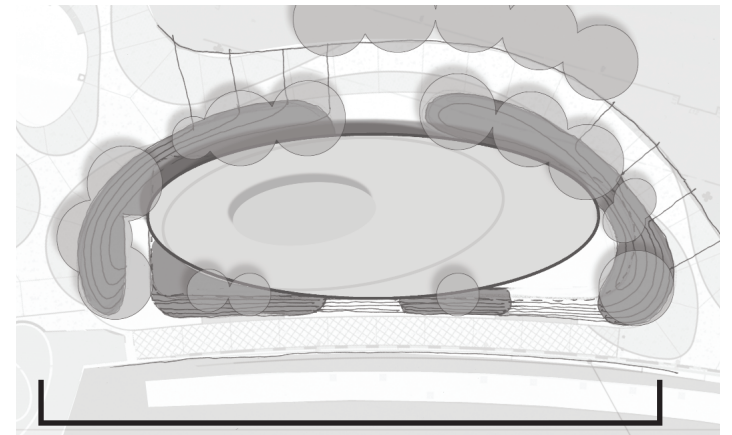

Key Choreographed View Corridors

Brooklyn Bridge Park, Brooklyn, NY

Original Competition Rendering of Integrating Program and Landscape

NOTE: Rendering included by presenter as an example of a design that does not effectively integrate into the vision of the park. The presenter offered the rendering to show the importance of why design guidelines and development criteria should be in place to ensure the final restaurant structure is conducive with the vision for the Riverfront.

Possible One Story Restaurant Plan Diagram

Possible One Story Restaurant Roof Deck Plan Diagram with Stair/ Elevator Tower

Possible One Story Restaurant Roof Deck Plan Diagram with Integrated Accessible Ramp

Possible One Story Restaurant Section Diagram

Possible Two Story Restaurant Section Diagram

Possible One Story Restaurant Elevation Diagram

Possible Two Story Restaurant Elevation Diagram

Restaurant Programing Concept and Concept Design Phase **\$40,000 - \$ 50,000***