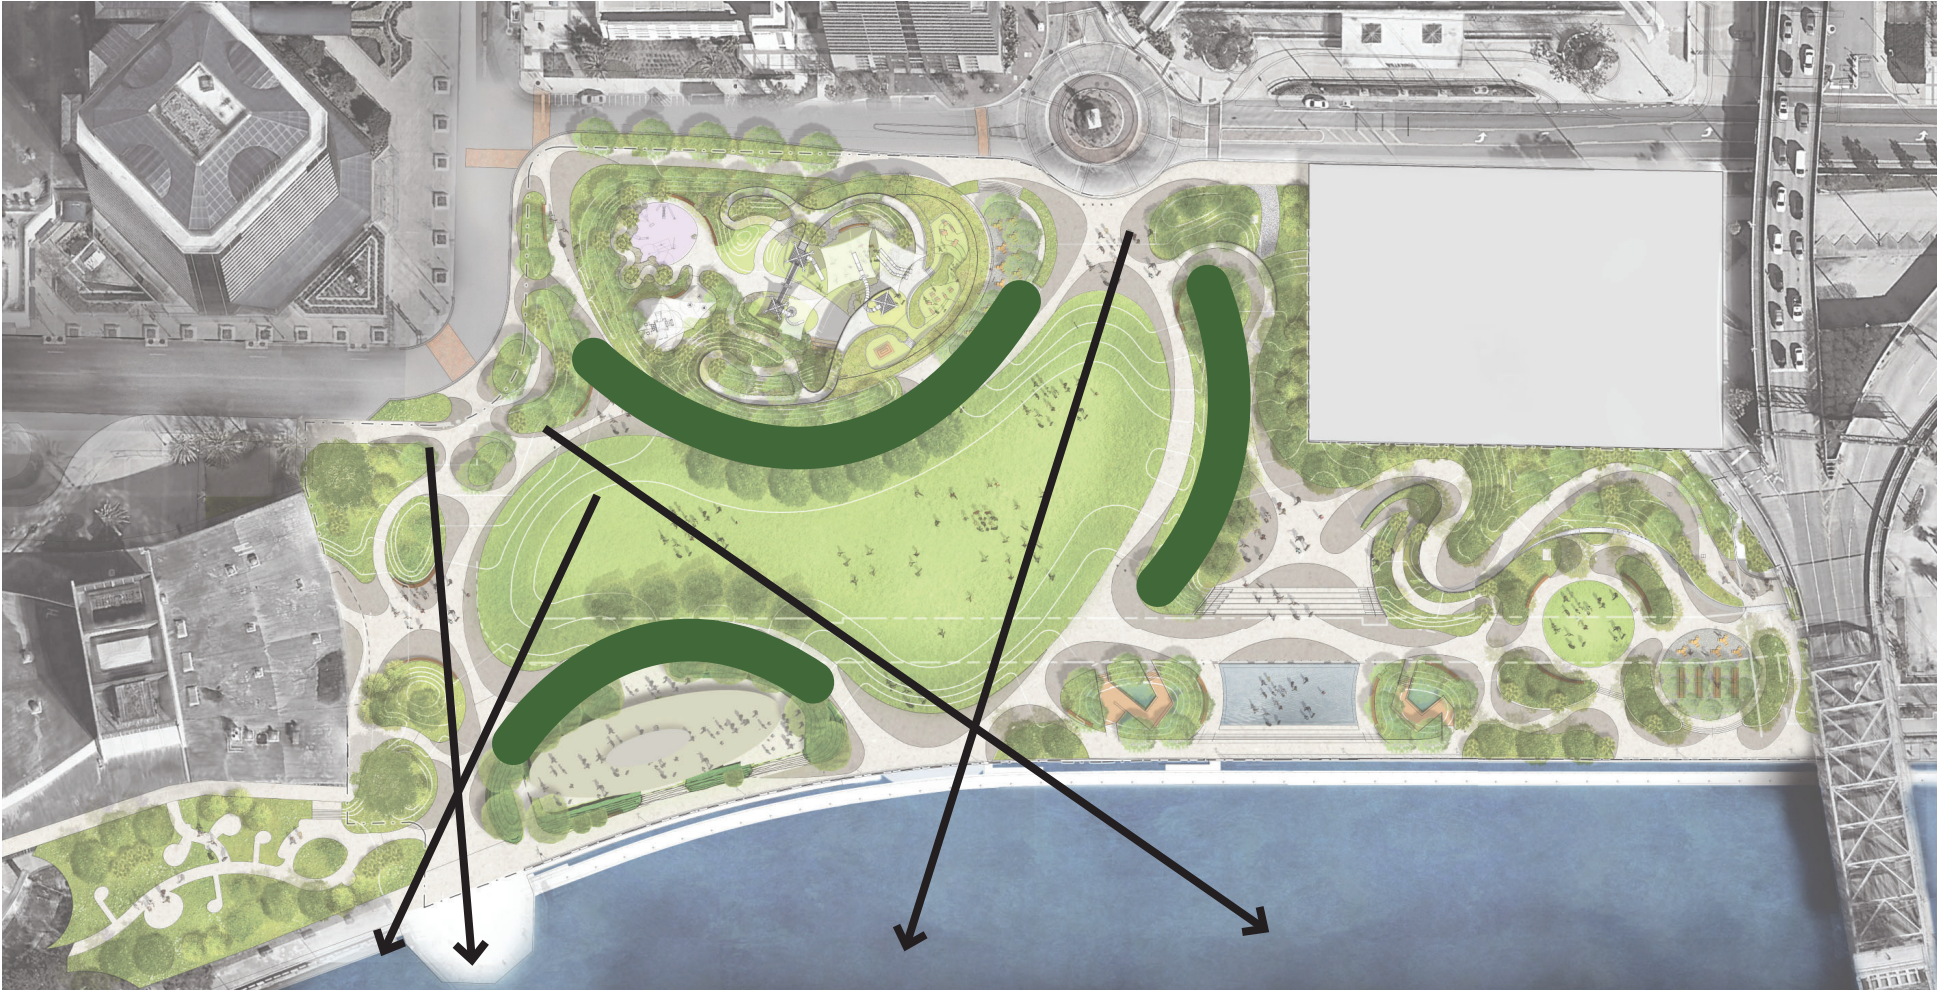

**Riverfront Plaza
Restaurant Development Parcel Strategy
March, 4 2023**

Original Competition Scheme

Original “4 Corner” Program Concept

Current "4 Corner" Program Concept

Current Site Plan

Current Site Plan

Design Constraints and Challenges

Site Plan Diagram with Restaurant and Planting

Park Spatial Concept: Green Walls to Create a Civic Outdoor Room

Park Spatial Concept: Green Walls to Create a Civic Outdoor Room

Key Choreographed View Corridors

Brooklyn Bridge Park, Brooklyn, NY

Original Competition Rendering of Integrating Program and Landscape

NOTE: Rendering included by presenter as an example of a design that does not effectively integrate into the vision of the park. The presenter offered the rendering to show the importance of why design guidelines and development criteria should be in place to ensure the final restaurant structure is conducive with the vision for the Riverfront.

Riverfront Plaza Design Language: Integrating Landscape and Architecture

Huizenga Park, Ft. Lauderdale, FL

Possible One Story Restaurant Plan Diagram

Possible Two Story Restaurant Plan Diagram

Possible One Story Restaurant Plan Diagram