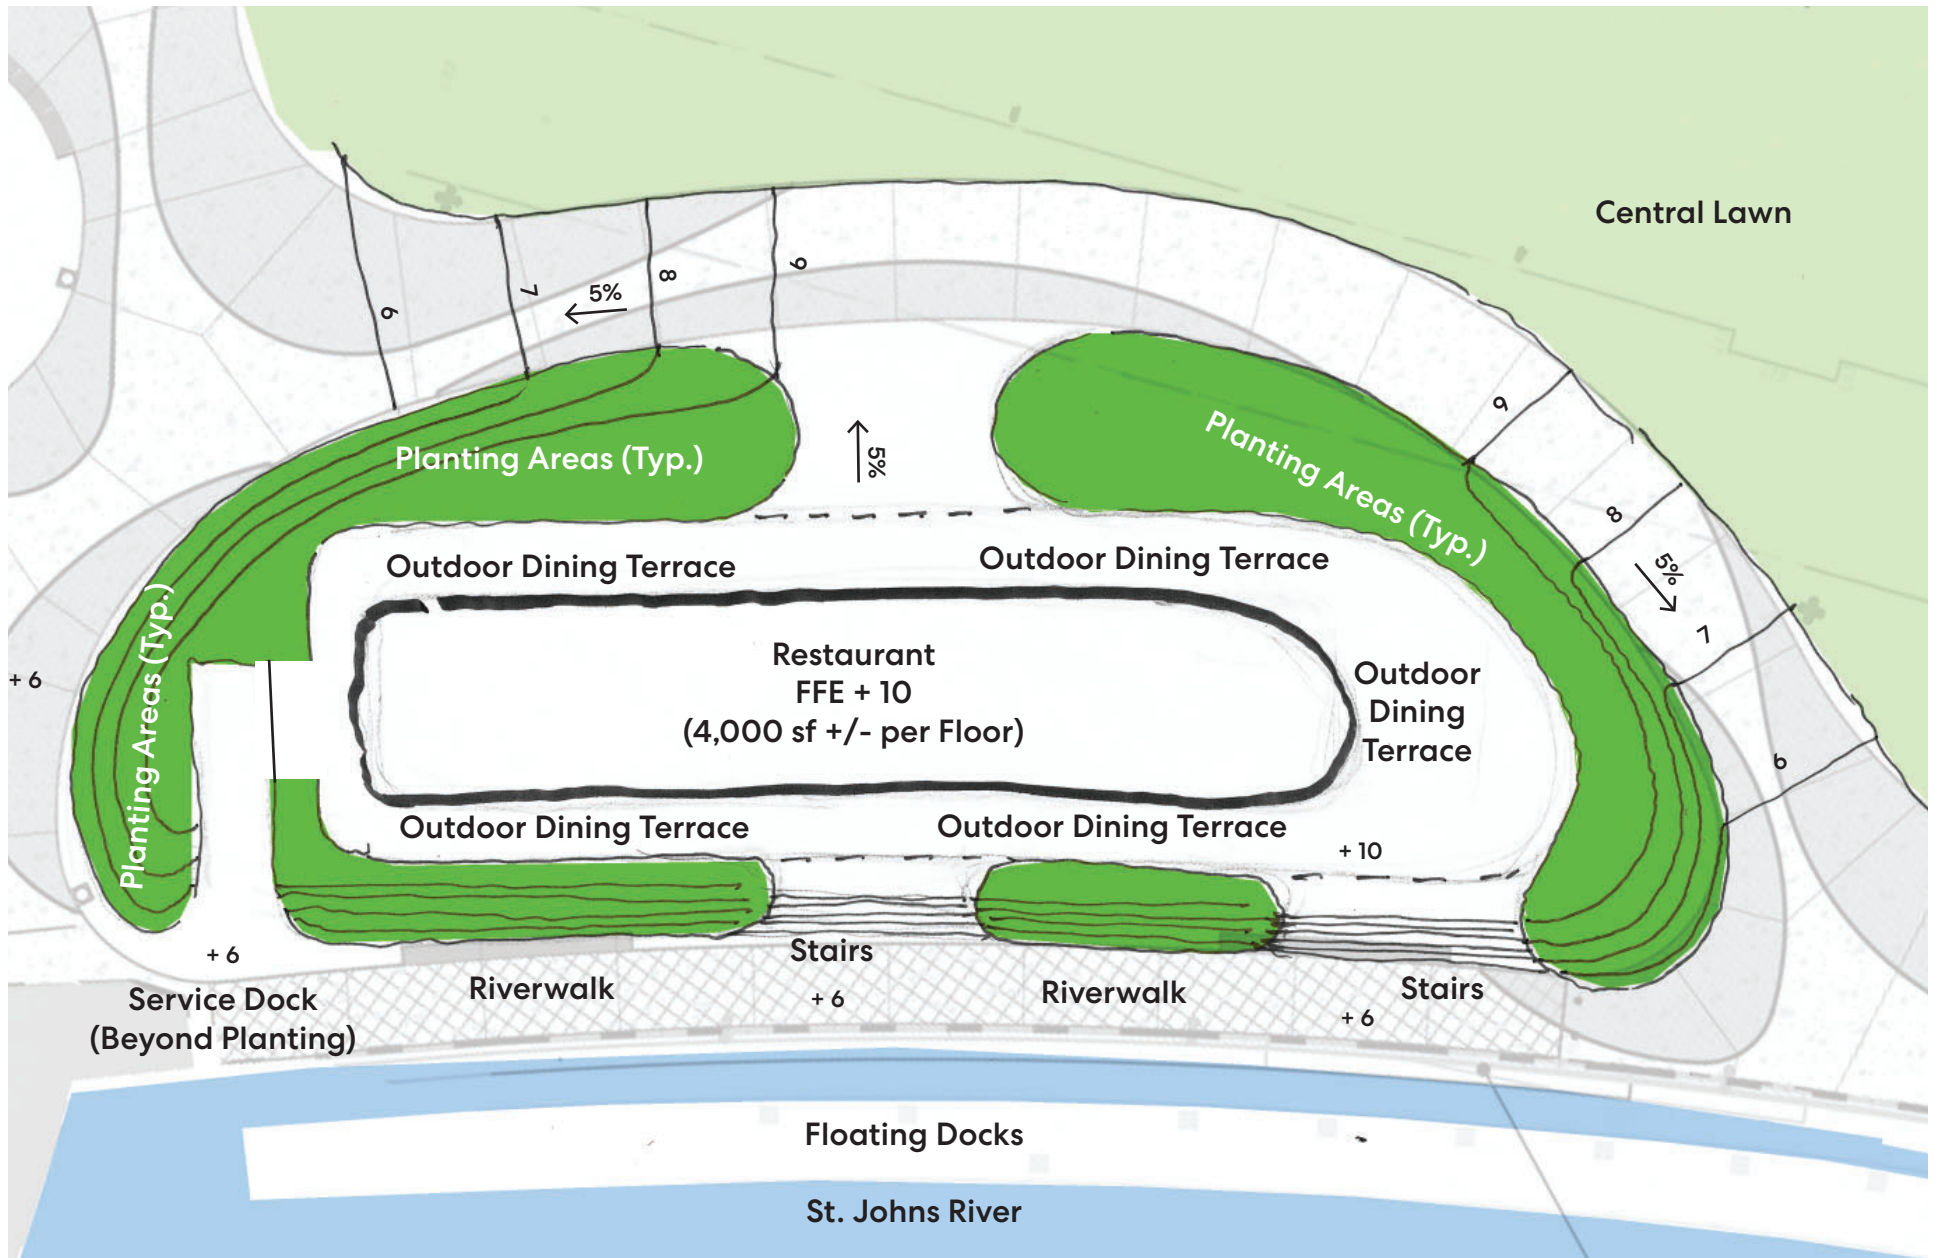

**Riverfront Plaza
Restaurant Development Parcel Strategy
March, 4 2023**

Original Competition Scheme

Original “4 Corner” Program Concept

Current "4 Corner" Program Concept

Current Site Plan

Current Site Plan

Key Choreographed View Corridors

Brooklyn Bridge Park, Brooklyn, NY

Original Competition Rendering of Integrating Program and Landscape

NOTE: Rendering included by presenter as an example of a design that does not effectively integrate into the vision of the park. The presenter offered the rendering to show the importance of why design guidelines and development criteria should be in place to ensure the final restaurant structure is conducive with the vision for the Riverfront.

Riverfront Plaza Design Language: Integrating Landscape and Architecture

Huizenga Park, Ft. Lauderdale, FL

Possible One Story Restaurant Plan Diagram

Possible Two Story Restaurant Plan Diagram

Possible One Story Restaurant Plan Diagram

Possible One Story Restaurant Plan Diagram

Possible One Story Restaurant Roof Deck Plan Diagram with Stair/ Elevator Tower

Possible One Story Restaurant Roof Deck Plan Diagram with Integrated Accessible Ramp