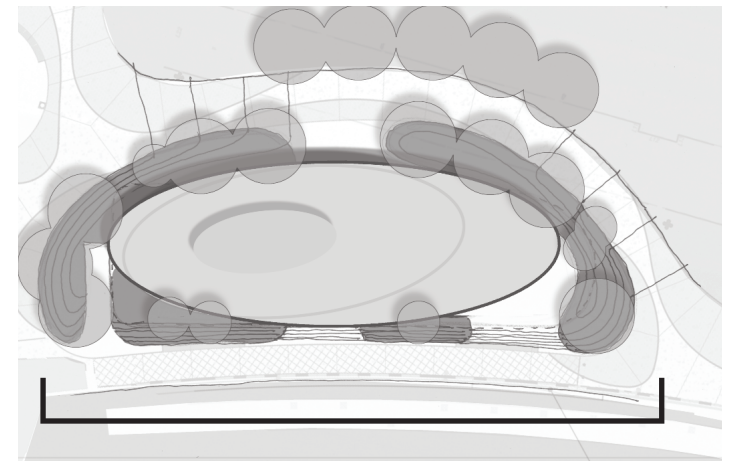

Key Choreographed View Corridors

Brooklyn Bridge Park, Brooklyn, NY

Original Competition Rendering of Integrating Program and Landscape

NOTE: Rendering included by presenter as an example of a design that does not effectively integrate into the vision of the park. The presenter offered the rendering to show the importance of why design guidelines and development criteria should be in place to ensure the final restaurant structure is conducive with the vision for the Riverfront.

Possible One Story Restaurant Plan Diagram

Possible One Story Restaurant Roof Deck Plan Diagram with Stair/ Elevator Tower

Possible One Story Restaurant Roof Deck Plan Diagram with Integrated Accessible Ramp

Possible One Story Restaurant Section Diagram

Possible Two Story Restaurant Section Diagram

Possible One Story Restaurant Elevation Diagram

Possible Two Story Restaurant Elevation Diagram

Restaurant Programing Concept and Concept Design Phase **\$40,000 - \$ 50,000***