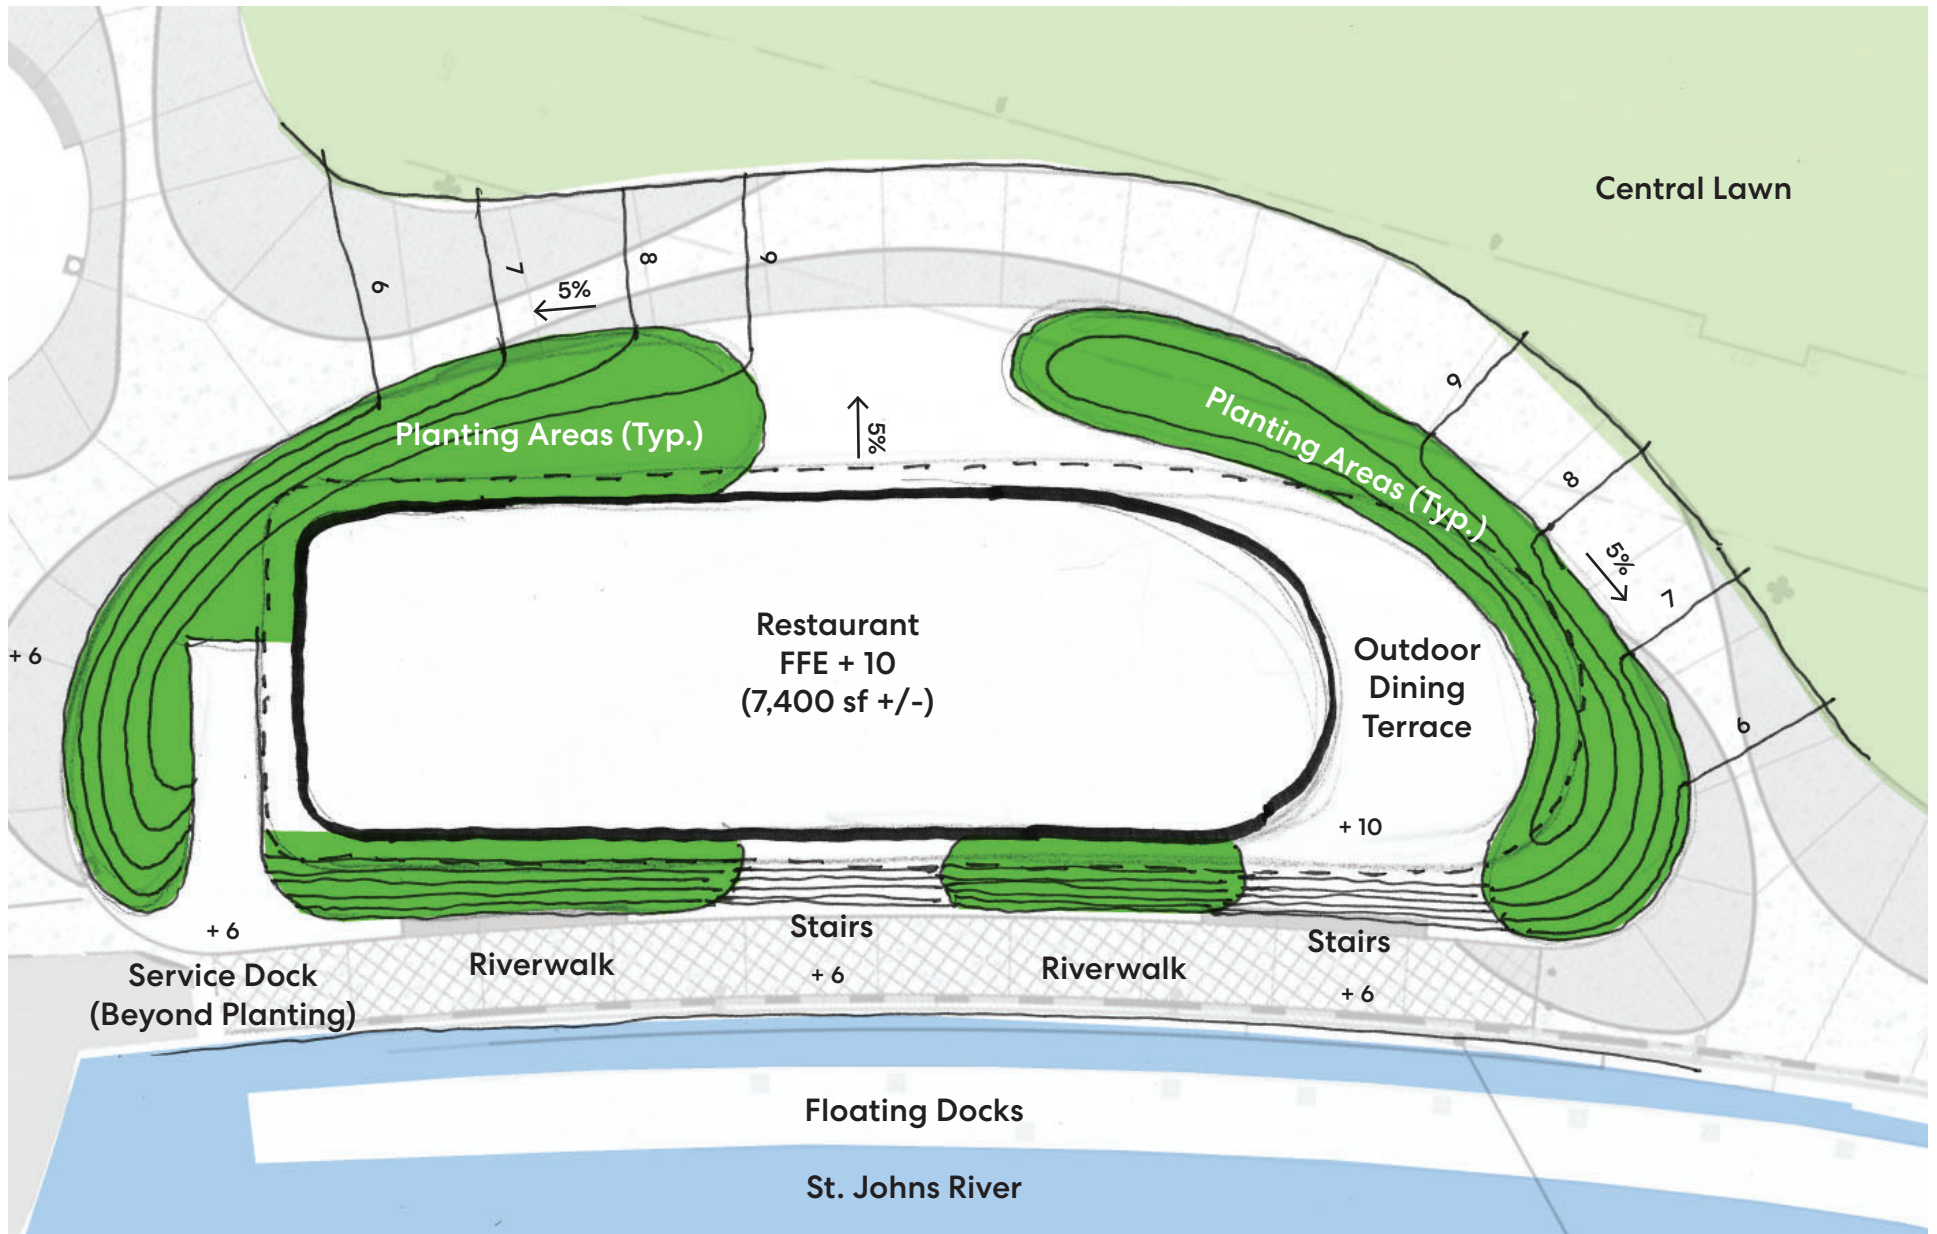

**Riverfront Plaza
Restaurant Development Parcel Strategy
March, 4 2023**

Original Competition Scheme

Original “4 Corner” Program Concept

Current "4 Corner" Program Concept

Current Site Plan

Current Site Plan

Key Choreographed View Corridors

Brooklyn Bridge Park, Brooklyn, NY

Original Competition Rendering of Integrating Program and Landscape

NOTE: Rendering included by presenter as an example of a design that does not effectively integrate into the vision of the park. The presenter offered the rendering to show the importance of why design guidelines and development criteria should be in place to ensure the final restaurant structure is conducive with the vision for the Riverfront.

Riverfront Plaza Design Language: Integrating Landscape and Architecture

Huizenga Park, Ft. Lauderdale, FL

Possible One Story Restaurant Plan Diagram

Possible Two Story Restaurant Plan Diagram

Possible One Story Restaurant Plan Diagram

Possible One Story Restaurant Plan Diagram

Possible One Story Restaurant Roof Deck Plan Diagram with Stair/ Elevator Tower

Possible One Story Restaurant Roof Deck Plan Diagram with Integrated Accessible Ramp