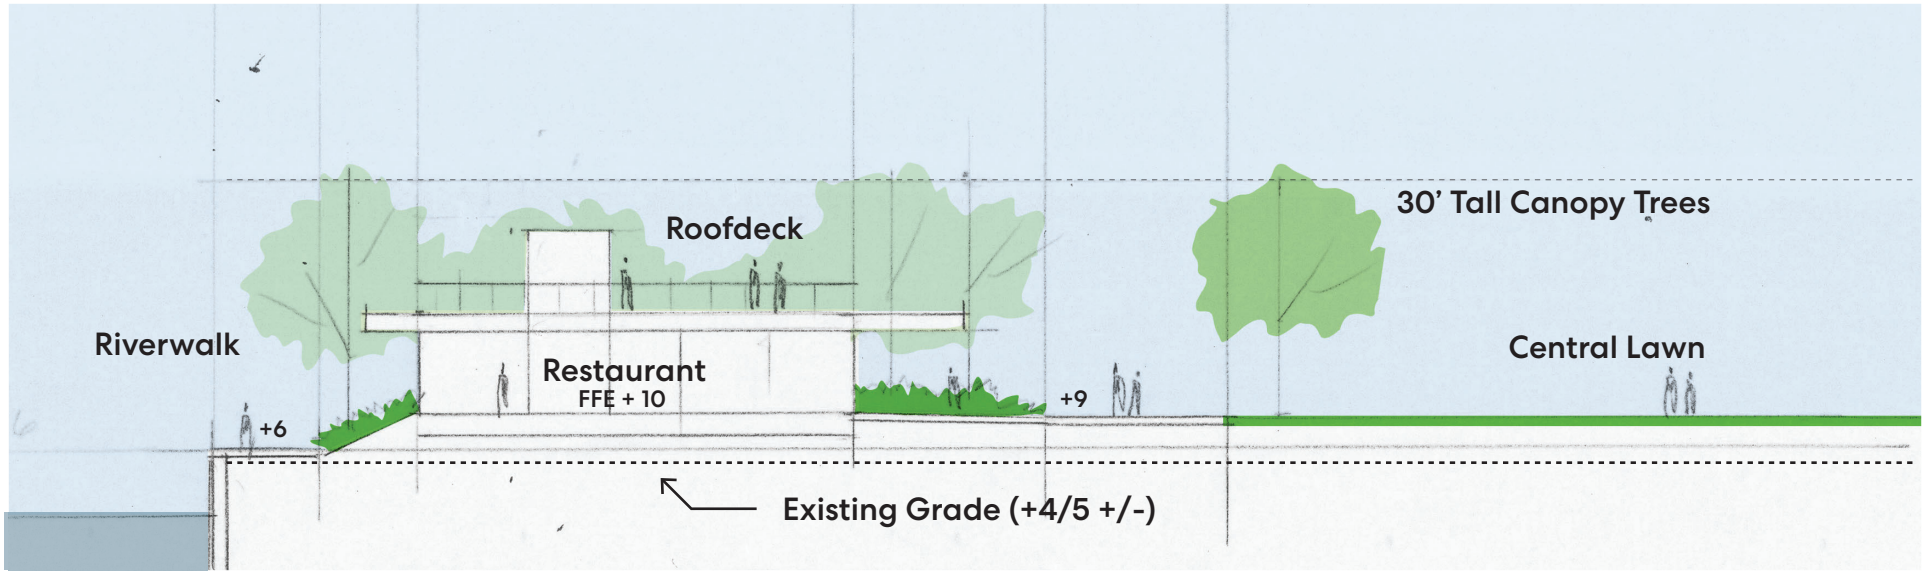

Key Choreographed View Corridors

Brooklyn Bridge Park, Brooklyn, NY

Original Competition Rendering of Integrating Program and Landscape

NOTE: Rendering included by presenter as an example of a design that does not effectively integrate into the vision of the park. The presenter offered the rendering to show the importance of why design guidelines and development criteria should be in place to ensure the final restaurant structure is conducive with the vision for the Riverfront.

Riverfront Plaza Design Language: Integrating Landscape and Architecture

Huizenga Park, Ft. Lauderdale, FL

Possible One Story Restaurant Plan Diagram

Possible Two Story Restaurant Plan Diagram

Possible One Story Restaurant Plan Diagram

Possible One Story Restaurant Plan Diagram

Possible One Story Restaurant Roof Deck Plan Diagram with Stair/ Elevator Tower

Possible One Story Restaurant Roof Deck Plan Diagram with Integrated Accessible Ramp