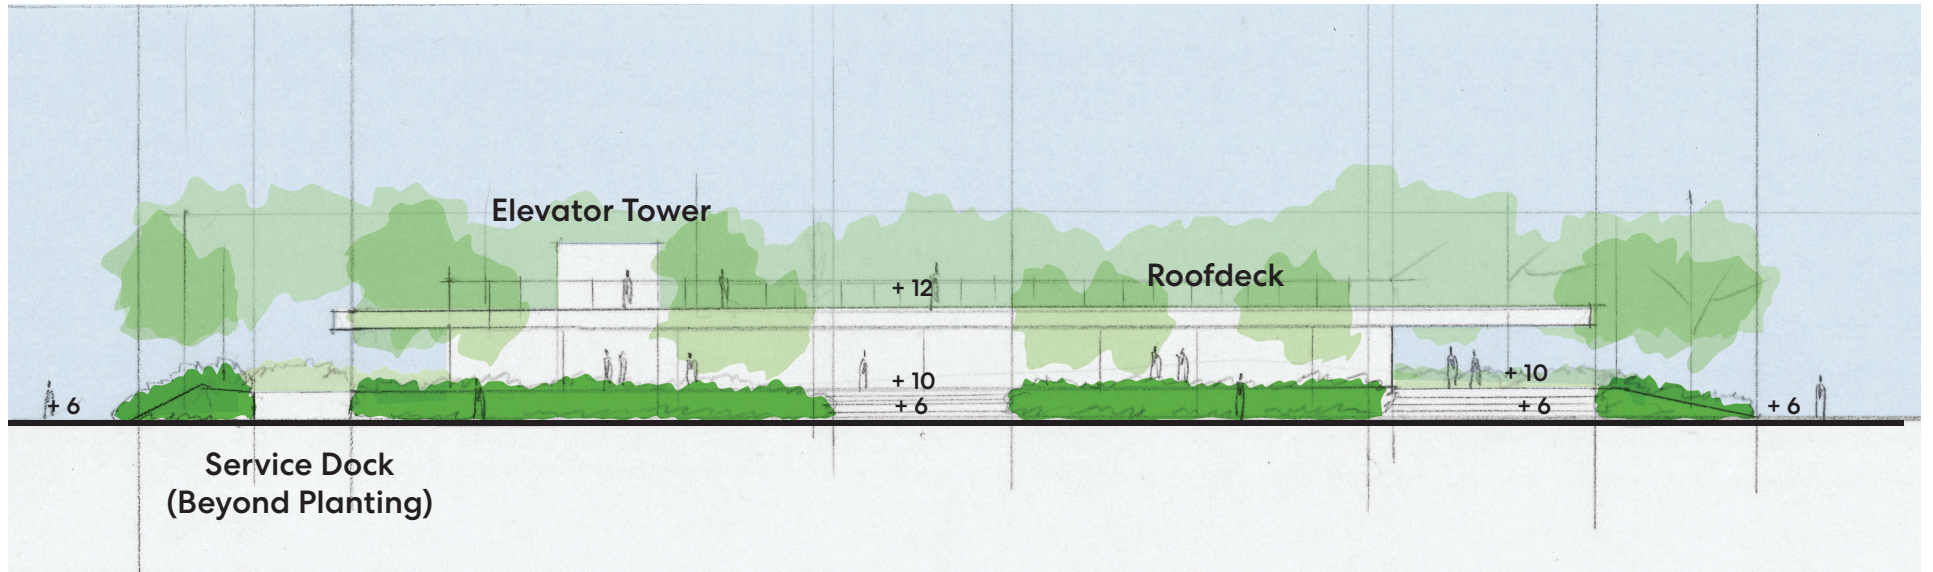

Key Choreographed View Corridors

Brooklyn Bridge Park, Brooklyn, NY

Original Competition Rendering of Integrating Program and Landscape

NOTE: Rendering included by presenter as an example of a design that does not effectively integrate into the vision of the park. The presenter offered the rendering to show the importance of why design guidelines and development criteria should be in place to ensure the final restaurant structure is conducive with the vision for the Riverfront.

Riverfront Plaza Design Language: Integrating Landscape and Architecture

Huizenga Park, Ft. Lauderdale, FL

Possible One Story Restaurant Plan Diagram

Possible Two Story Restaurant Plan Diagram

Possible One Story Restaurant Plan Diagram

Possible One Story Restaurant Plan Diagram

Possible One Story Restaurant Roof Deck Plan Diagram with Stair/ Elevator Tower

Possible One Story Restaurant Roof Deck Plan Diagram with Integrated Accessible Ramp

Possible One Story Restaurant Section Diagram

Possible Two Story Restaurant Section Diagram

Possible One Story Restaurant Elevation Diagram

Possible Two Story Restaurant Elevation Diagram

Restaurant Programing Concept and Concept Design Phase **\$40,000 - \$ 50,000***