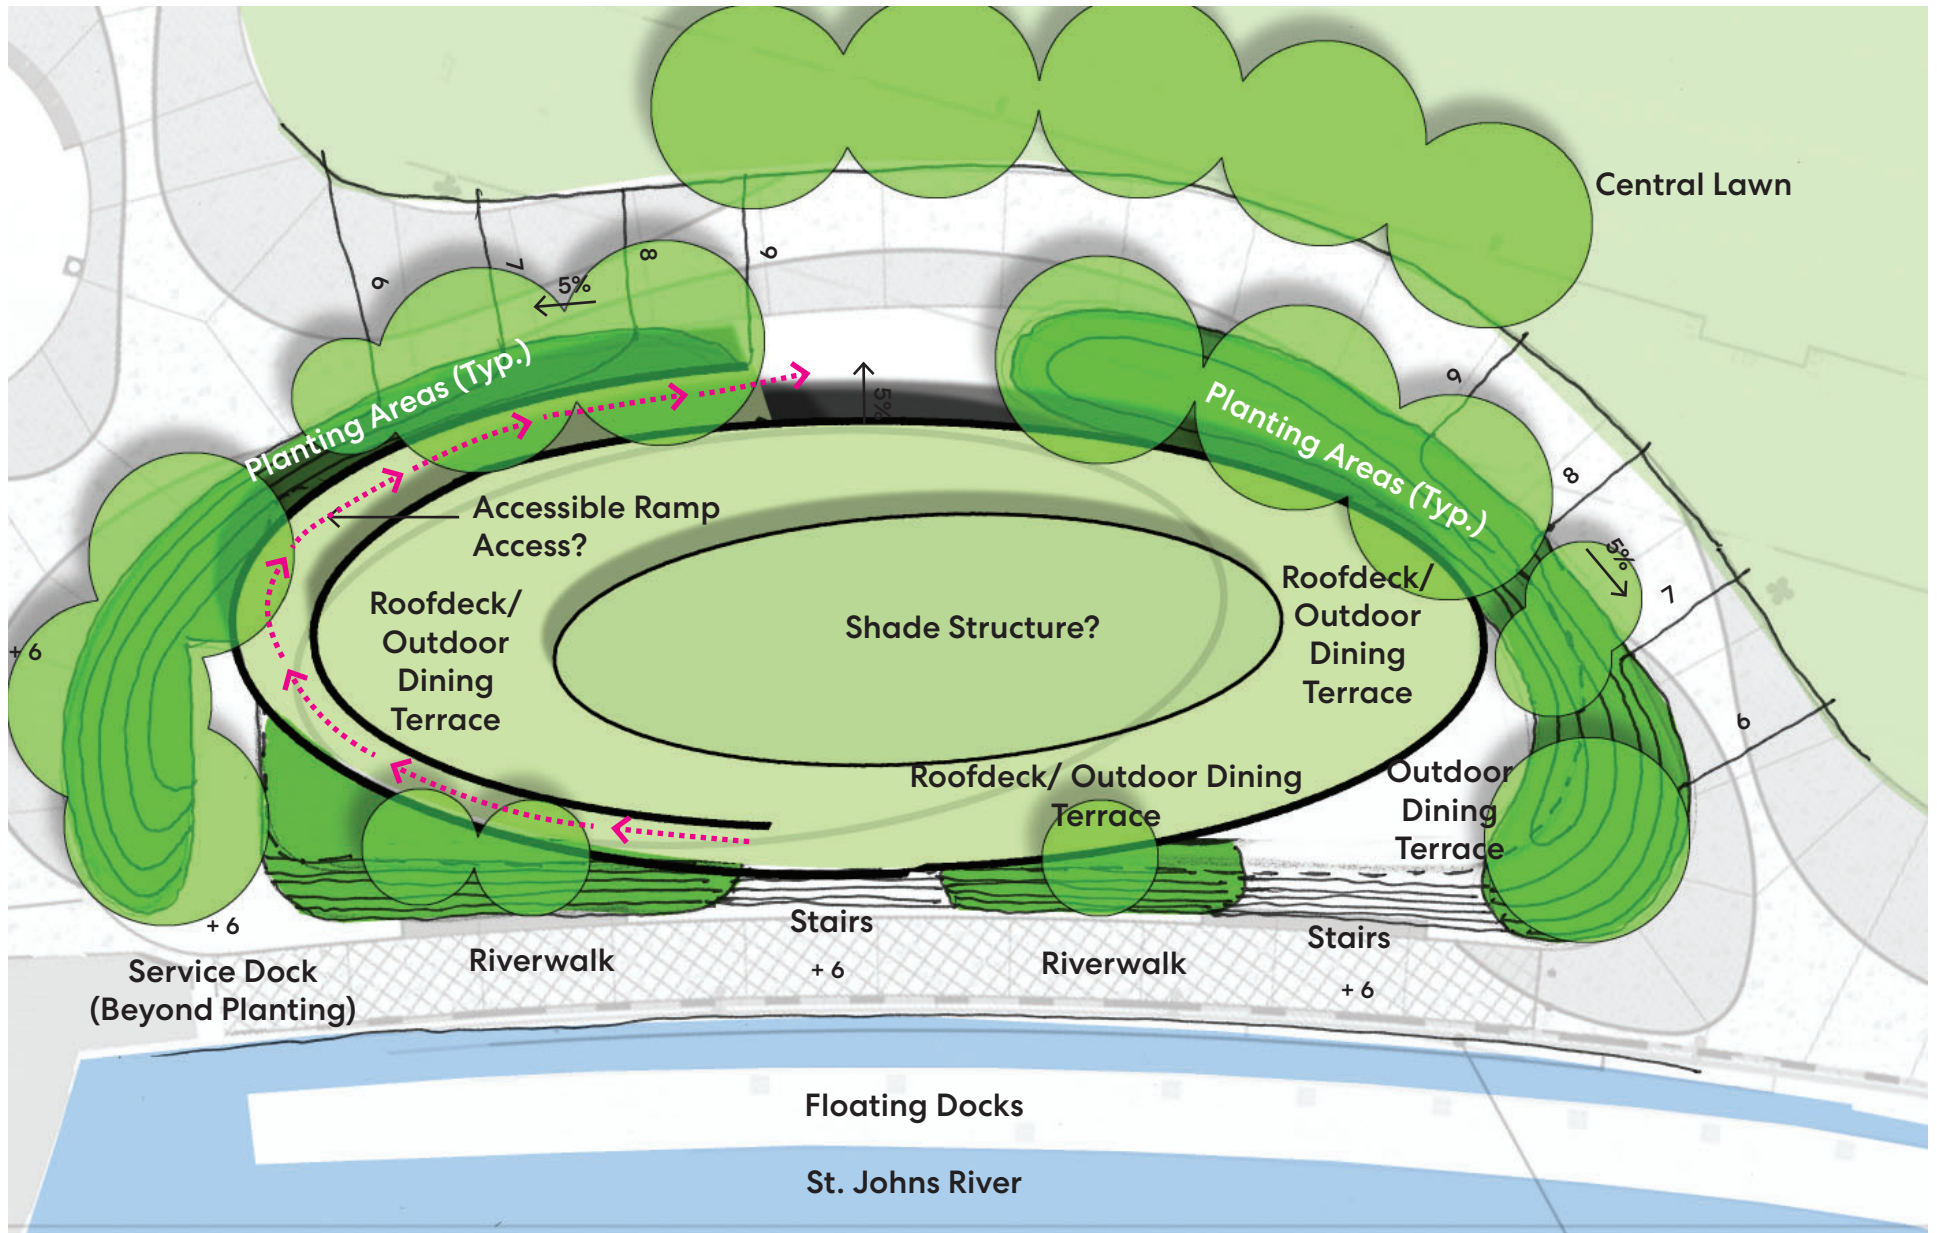

Key Choreographed View Corridors

Brooklyn Bridge Park, Brooklyn, NY

Original Competition Rendering of Integrating Program and Landscape

NOTE: Rendering included by presenter as an example of a design that does not effectively integrate into the vision of the park. The presenter offered the rendering to show the importance of why design guidelines and development criteria should be in place to ensure the final restaurant structure is conducive with the vision for the Riverfront.

Riverfront Plaza Design Language: Integrating Landscape and Architecture

Huizenga Park, Ft. Lauderdale, FL

Possible One Story Restaurant Plan Diagram

Possible Two Story Restaurant Plan Diagram

Possible One Story Restaurant Plan Diagram

Possible One Story Restaurant Plan Diagram

Possible One Story Restaurant Roof Deck Plan Diagram with Stair/ Elevator Tower

Possible One Story Restaurant Roof Deck Plan Diagram with Integrated Accessible Ramp

Possible One Story Restaurant Section Diagram

Possible Two Story Restaurant Section Diagram

Possible One Story Restaurant Elevation Diagram

Possible Two Story Restaurant Elevation Diagram

Restaurant Programing Concept and Concept Design Phase **\$40,000 - \$ 50,000***