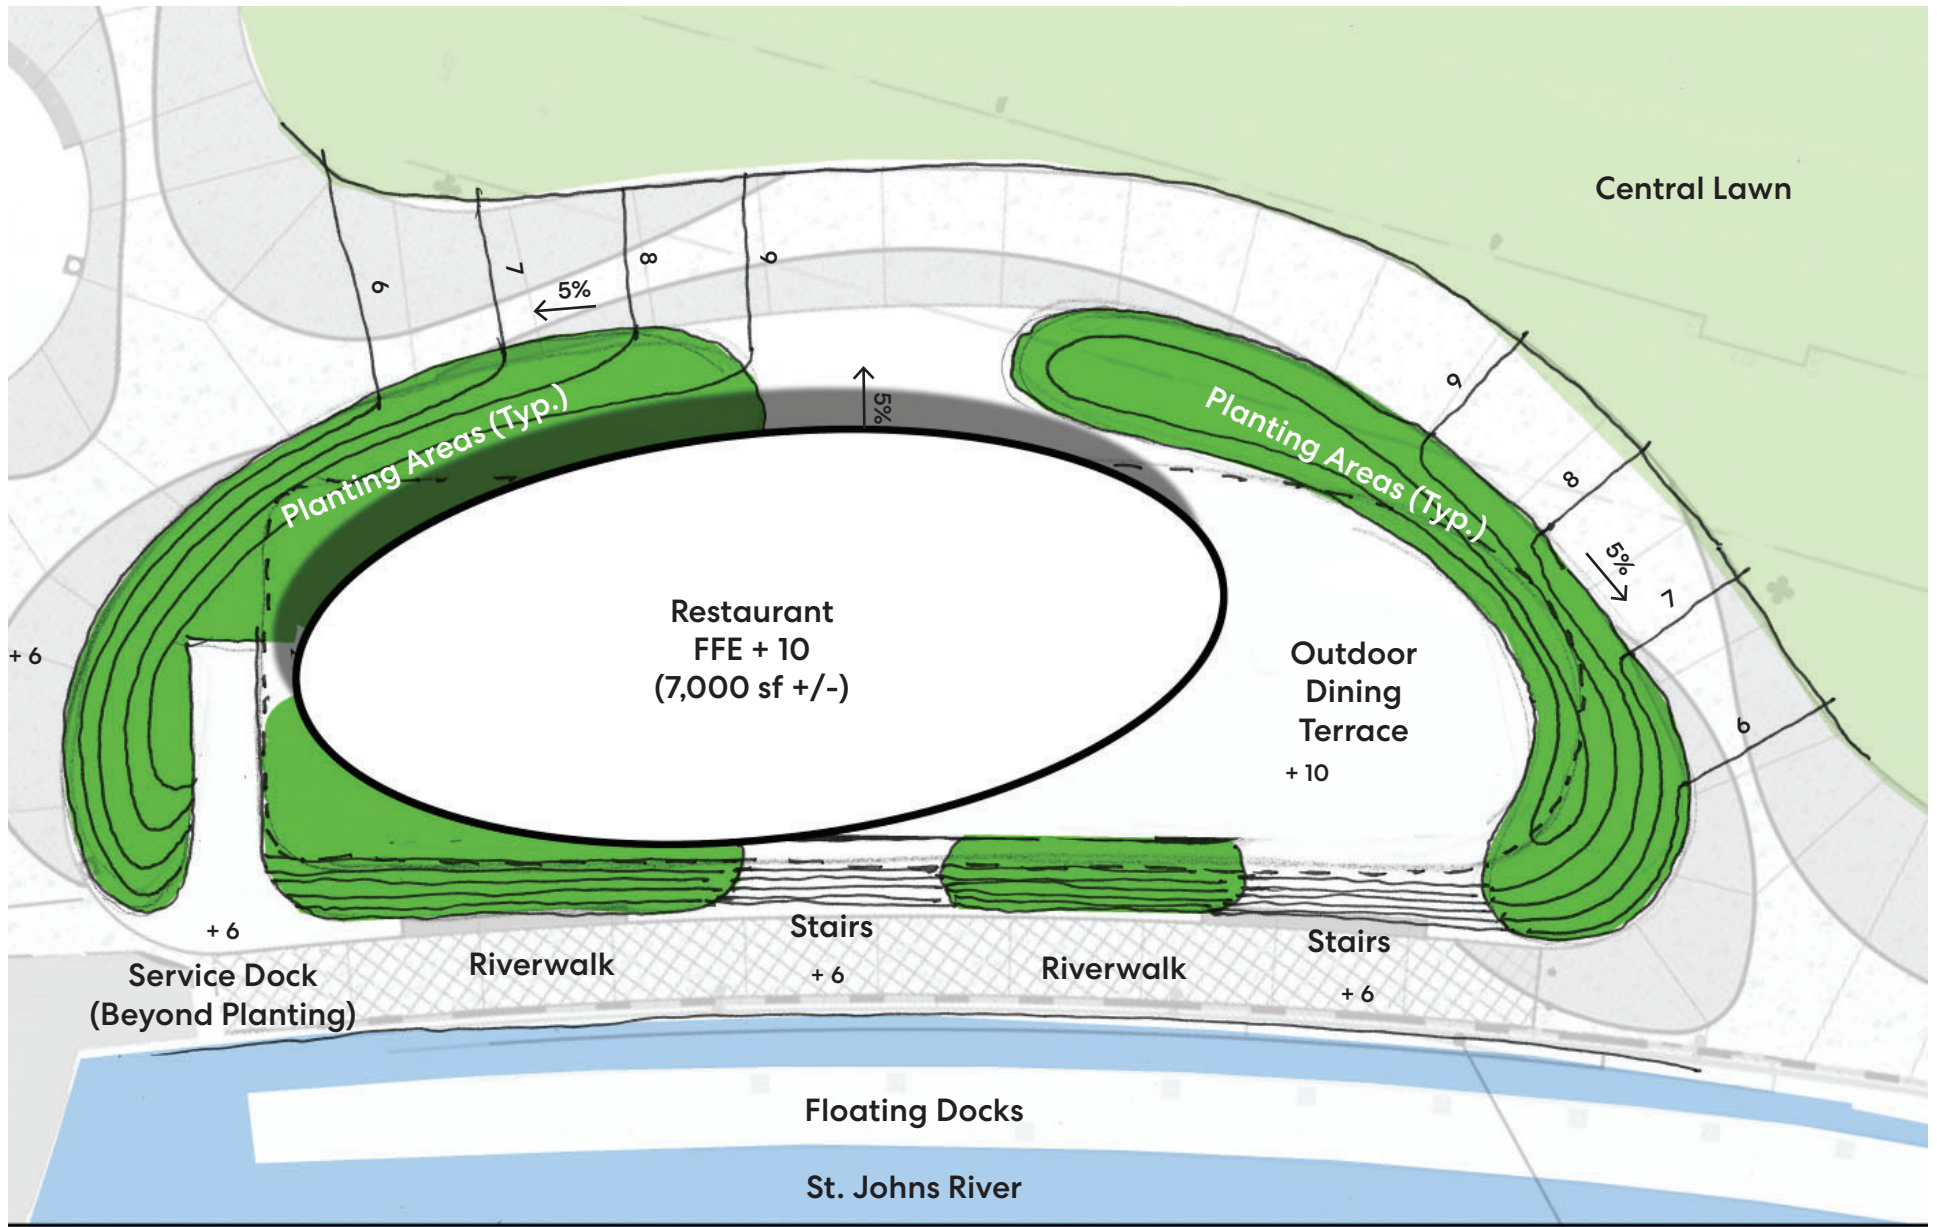

Key Choreographed View Corridors

Brooklyn Bridge Park, Brooklyn, NY

Original Competition Rendering of Integrating Program and Landscape

NOTE: Rendering included by presenter as an example of a design that does not effectively integrate into the vision of the park. The presenter offered the rendering to show the importance of why design guidelines and development criteria should be in place to ensure the final restaurant structure is conducive with the vision for the Riverfront.

Riverfront Plaza Design Language: Integrating Landscape and Architecture

Huizenga Park, Ft. Lauderdale, FL

Possible One Story Restaurant Plan Diagram

Possible Two Story Restaurant Plan Diagram

Possible One Story Restaurant Plan Diagram

Possible One Story Restaurant Plan Diagram

Possible One Story Restaurant Roof Deck Plan Diagram with Stair/ Elevator Tower

Possible One Story Restaurant Roof Deck Plan Diagram with Integrated Accessible Ramp

Possible One Story Restaurant Section Diagram

Possible Two Story Restaurant Section Diagram

Possible One Story Restaurant Elevation Diagram

Possible Two Story Restaurant Elevation Diagram

Restaurant Programing Concept and Concept Design Phase **\$40,000 - \$ 50,000***