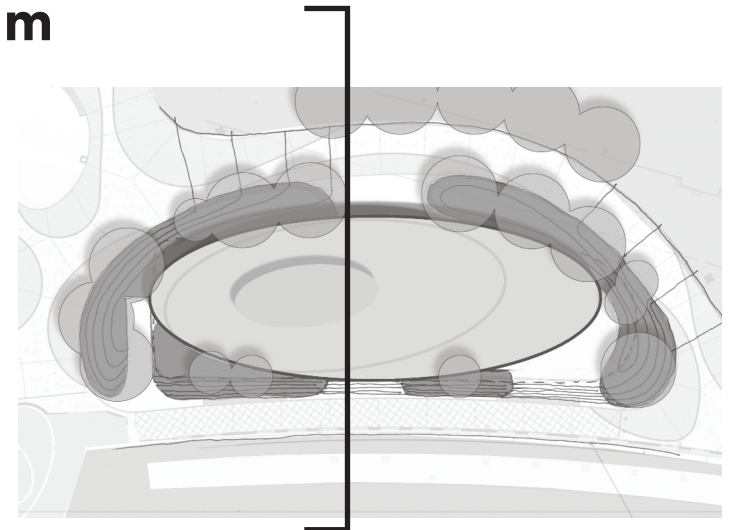

Riverfront Plaza Design Language: Integrating Landscape and Architecture

Huizenga Park, Ft. Lauderdale, FL

Possible One Story Restaurant Plan Diagram

Possible Two Story Restaurant Plan Diagram

Possible One Story Restaurant Plan Diagram

Possible One Story Restaurant Plan Diagram

Possible One Story Restaurant Roof Deck Plan Diagram with Stair/ Elevator Tower

Possible One Story Restaurant Roof Deck Plan Diagram with Integrated Accessible Ramp

Possible One Story Restaurant Section Diagram

Possible Two Story Restaurant Section Diagram

Possible One Story Restaurant Elevation Diagram

Possible Two Story Restaurant Elevation Diagram

Restaurant Programing Concept and Concept Design Phase **\$40,000 - \$ 50,000***